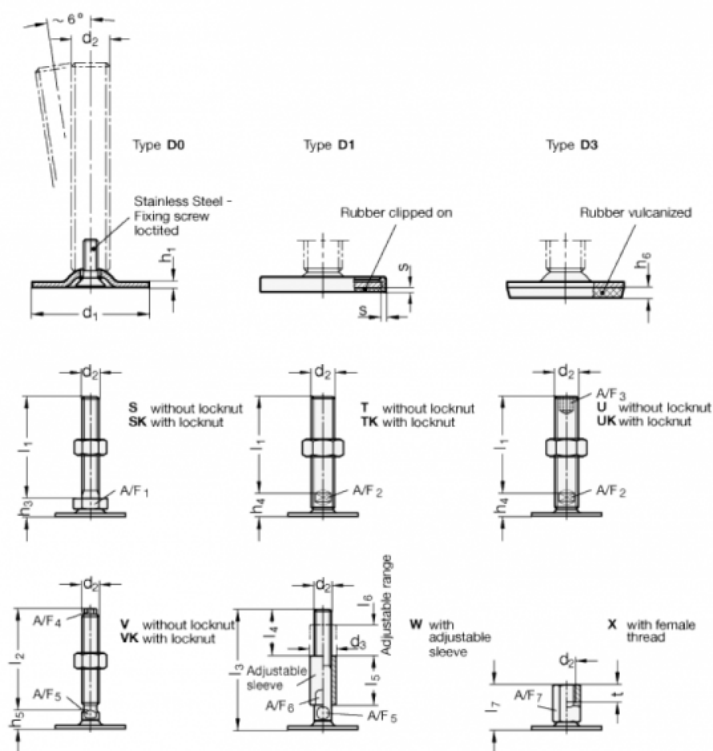

Article number: 204180M24200D0U

Description: E+G levelling foot
GN 41-80-M24-200-D0-U

Note: U Without nut, Hexagon socket at the top, Wrench flat at the bottom

Measures

A/F2 = 19

s =

A/F3 = 12

d1 = 80

d2 = M24

h1 = 3

h4 = 21

h6 =

l1 = 200